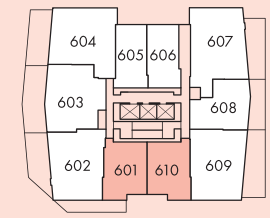

PLAN B

1 BEDROOM

Interior

510-516 SQ. FT.

LEVEL 6

LEVELS 7-28

S
O
U
T
H
T
O
W
E
R