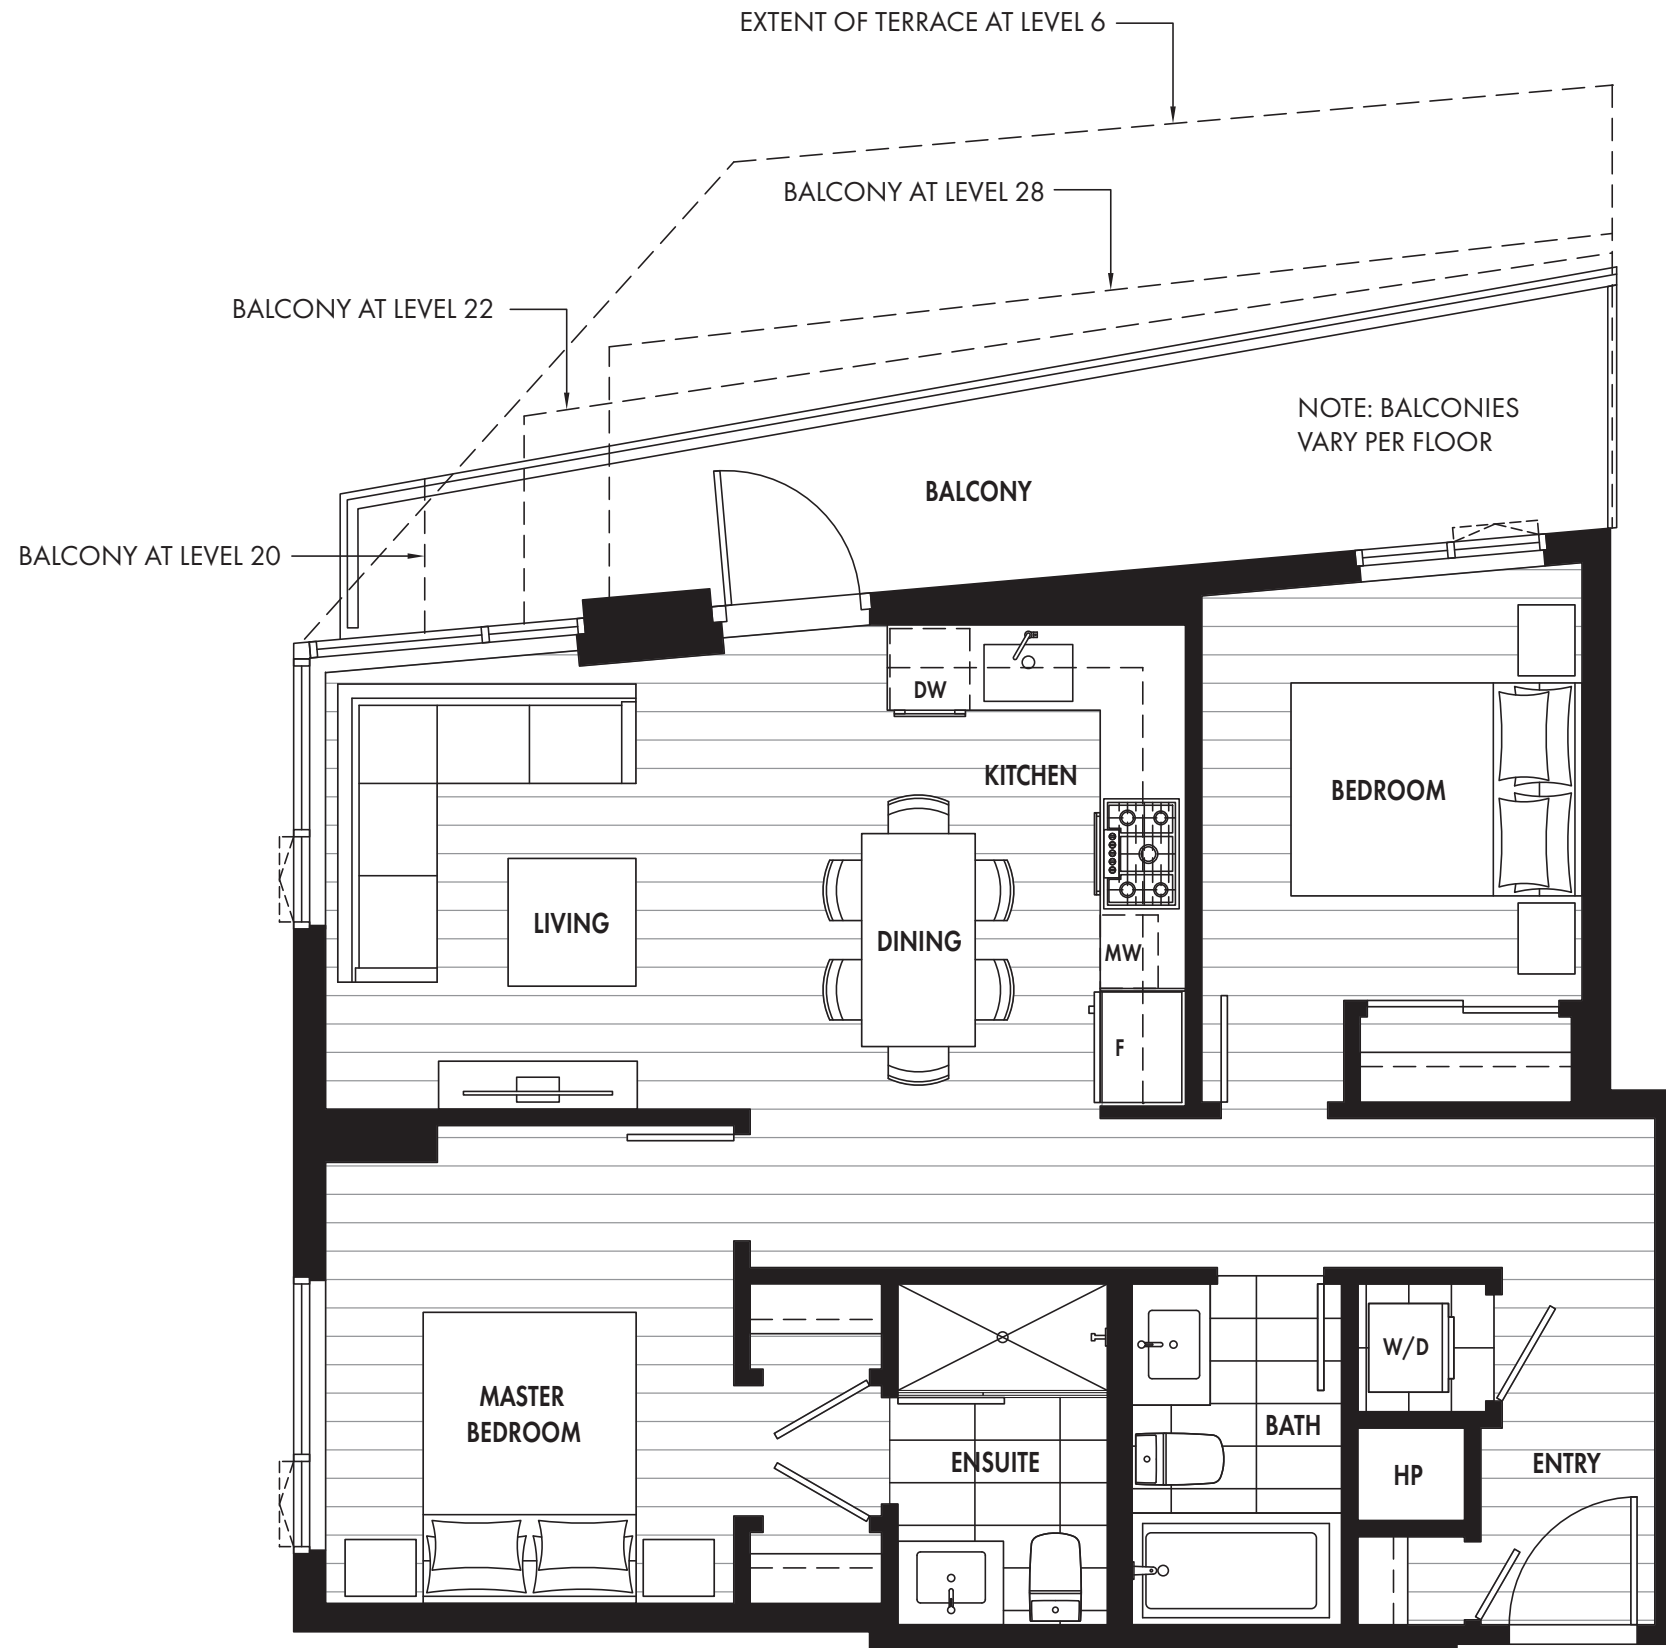

PLAN F

2 BEDROOM

Interior	766 SQ. FT.
Balcony	130-262 SQ. FT.
Total	869-1,028 SQ. FT.

LEVEL 6

LEVELS 7-28

S
O
U
T
H
T
O
W
E
R