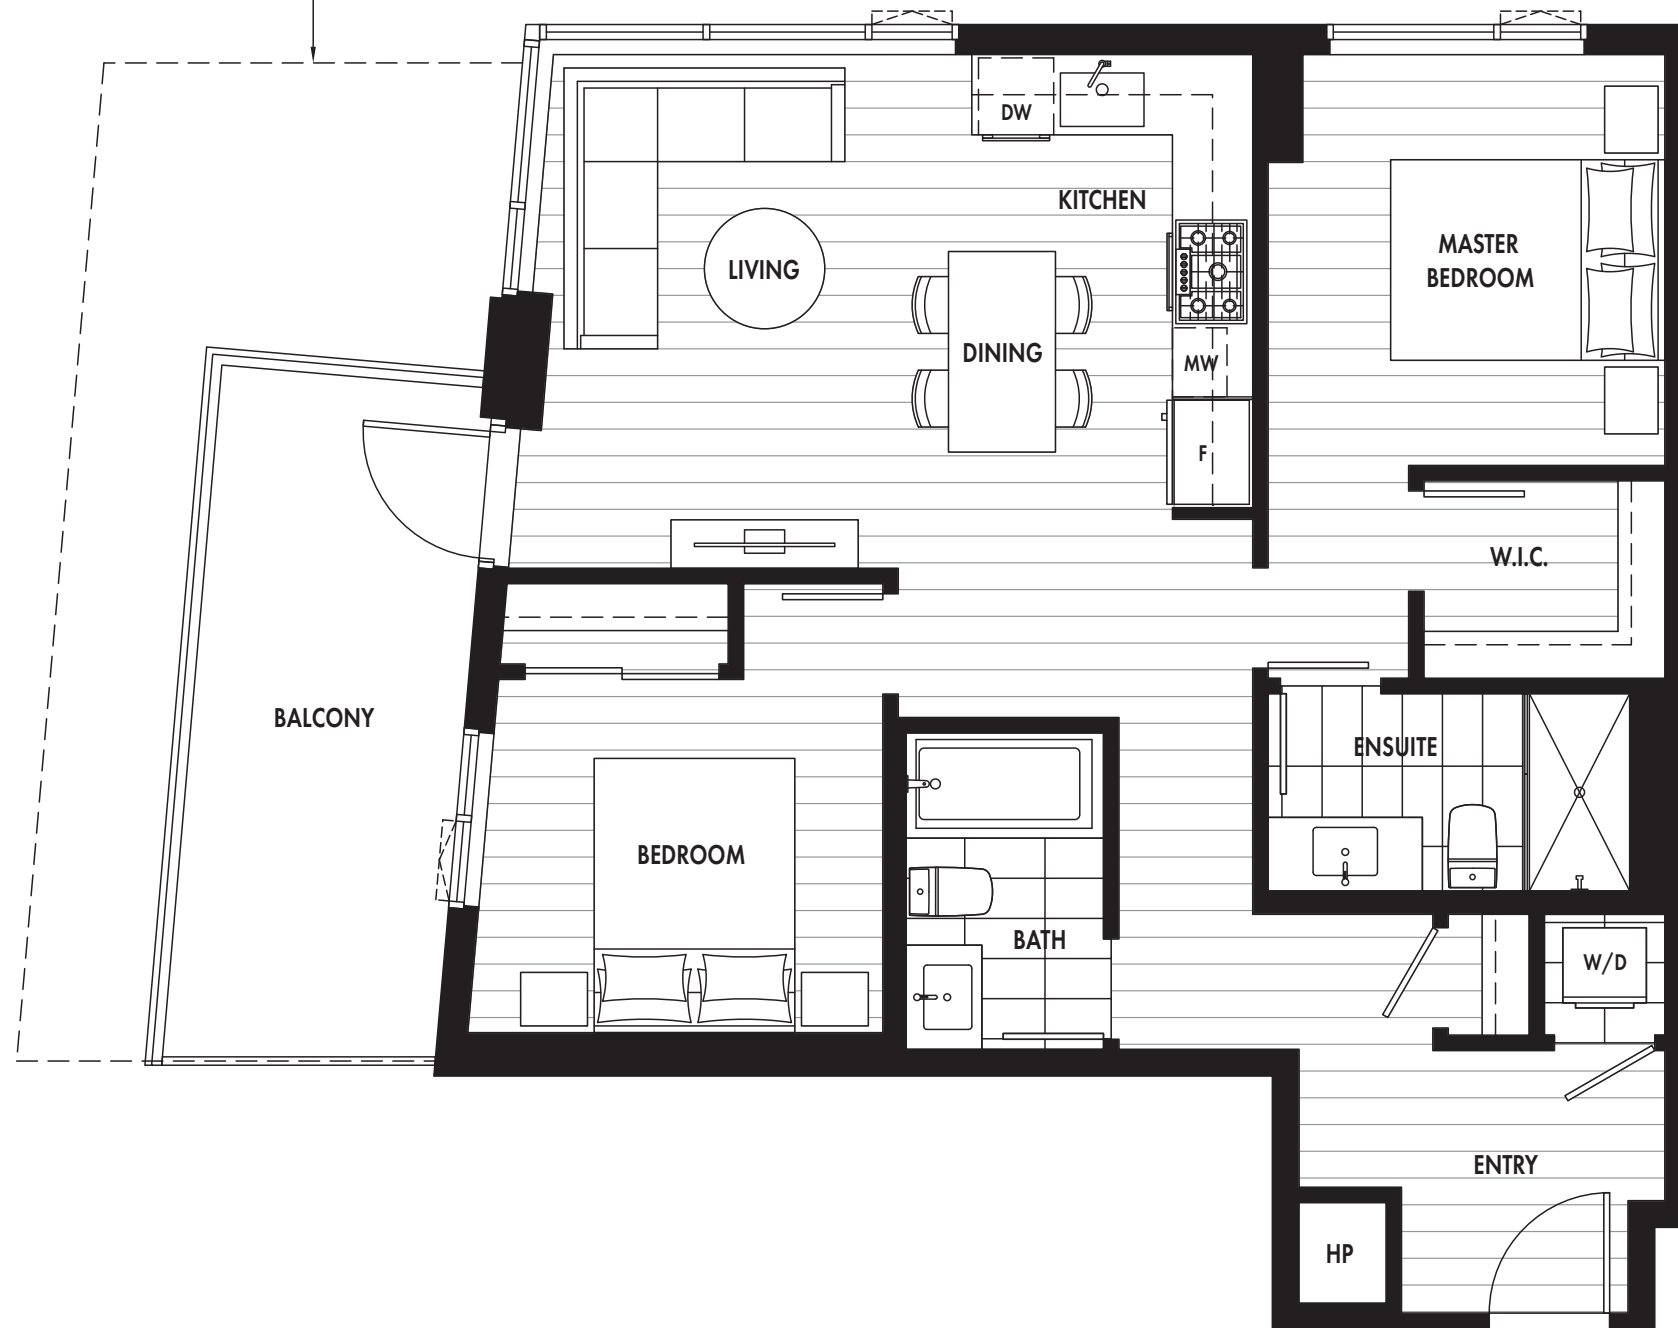

PLAN H

2 BEDROOM

Interior	825 SQ. FT.
Balcony	124-259 SQ. FT.
Total	949-1,084 SQ. FT.

EXTENT OF TERRACE AT LEVEL 6

LEVEL 6

LEVELS 7-28

S
O
U
T
H
T
O
W
E
R