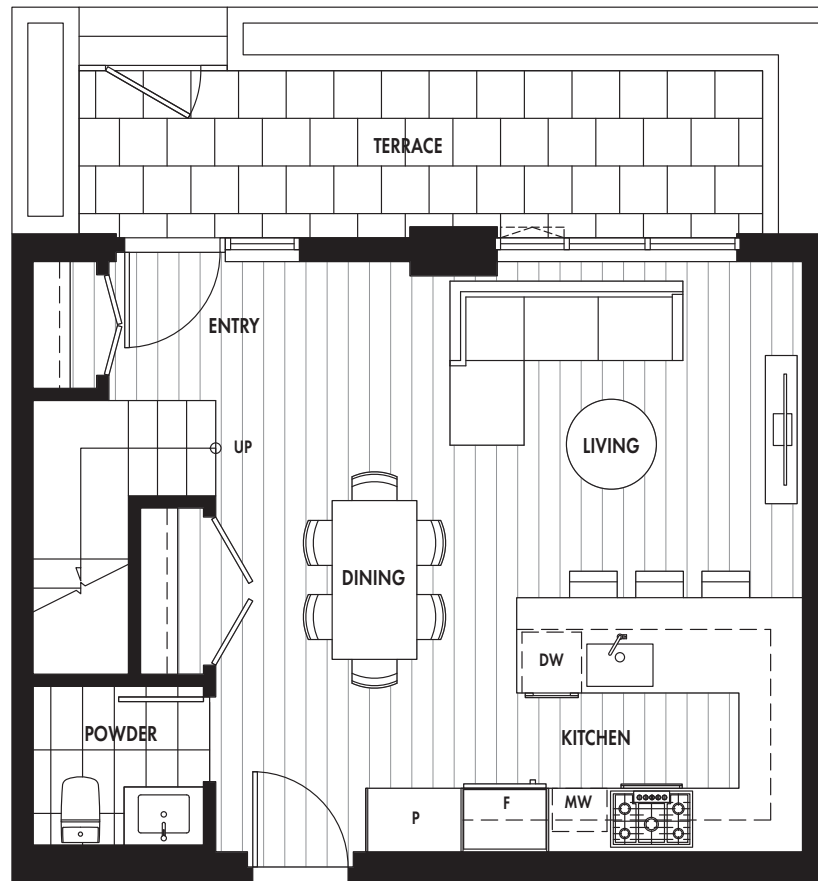

LEVEL TWO

LEVEL ONE

PLAN TH

2 BEDROOM

Interior	1,125-1,295 SQ. FT.
Balcony	184-198 SQ. FT.
Total	1,309-1,490 SQ. FT.

LEVEL 1

LEVEL 2