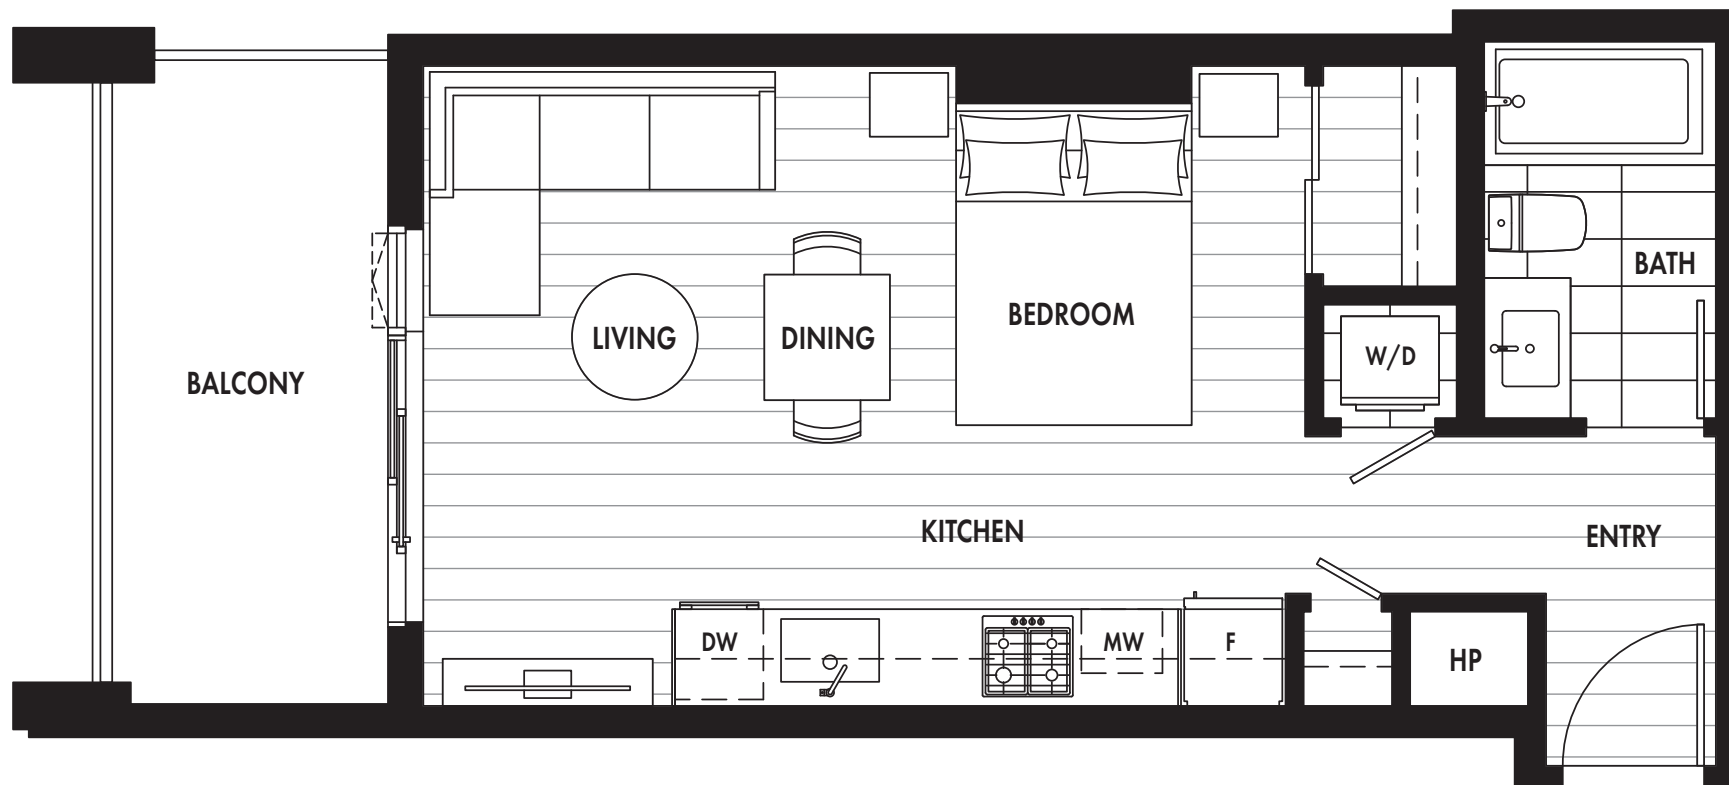

PLAN B

STUDIO

Interior	424 SQ. FT.
Balcony	84-91 SQ. FT.
Total	508-515 SQ. FT.

LEVEL 6

LEVELS 7-32

N
O
R
T
H

T
O
W
E
R