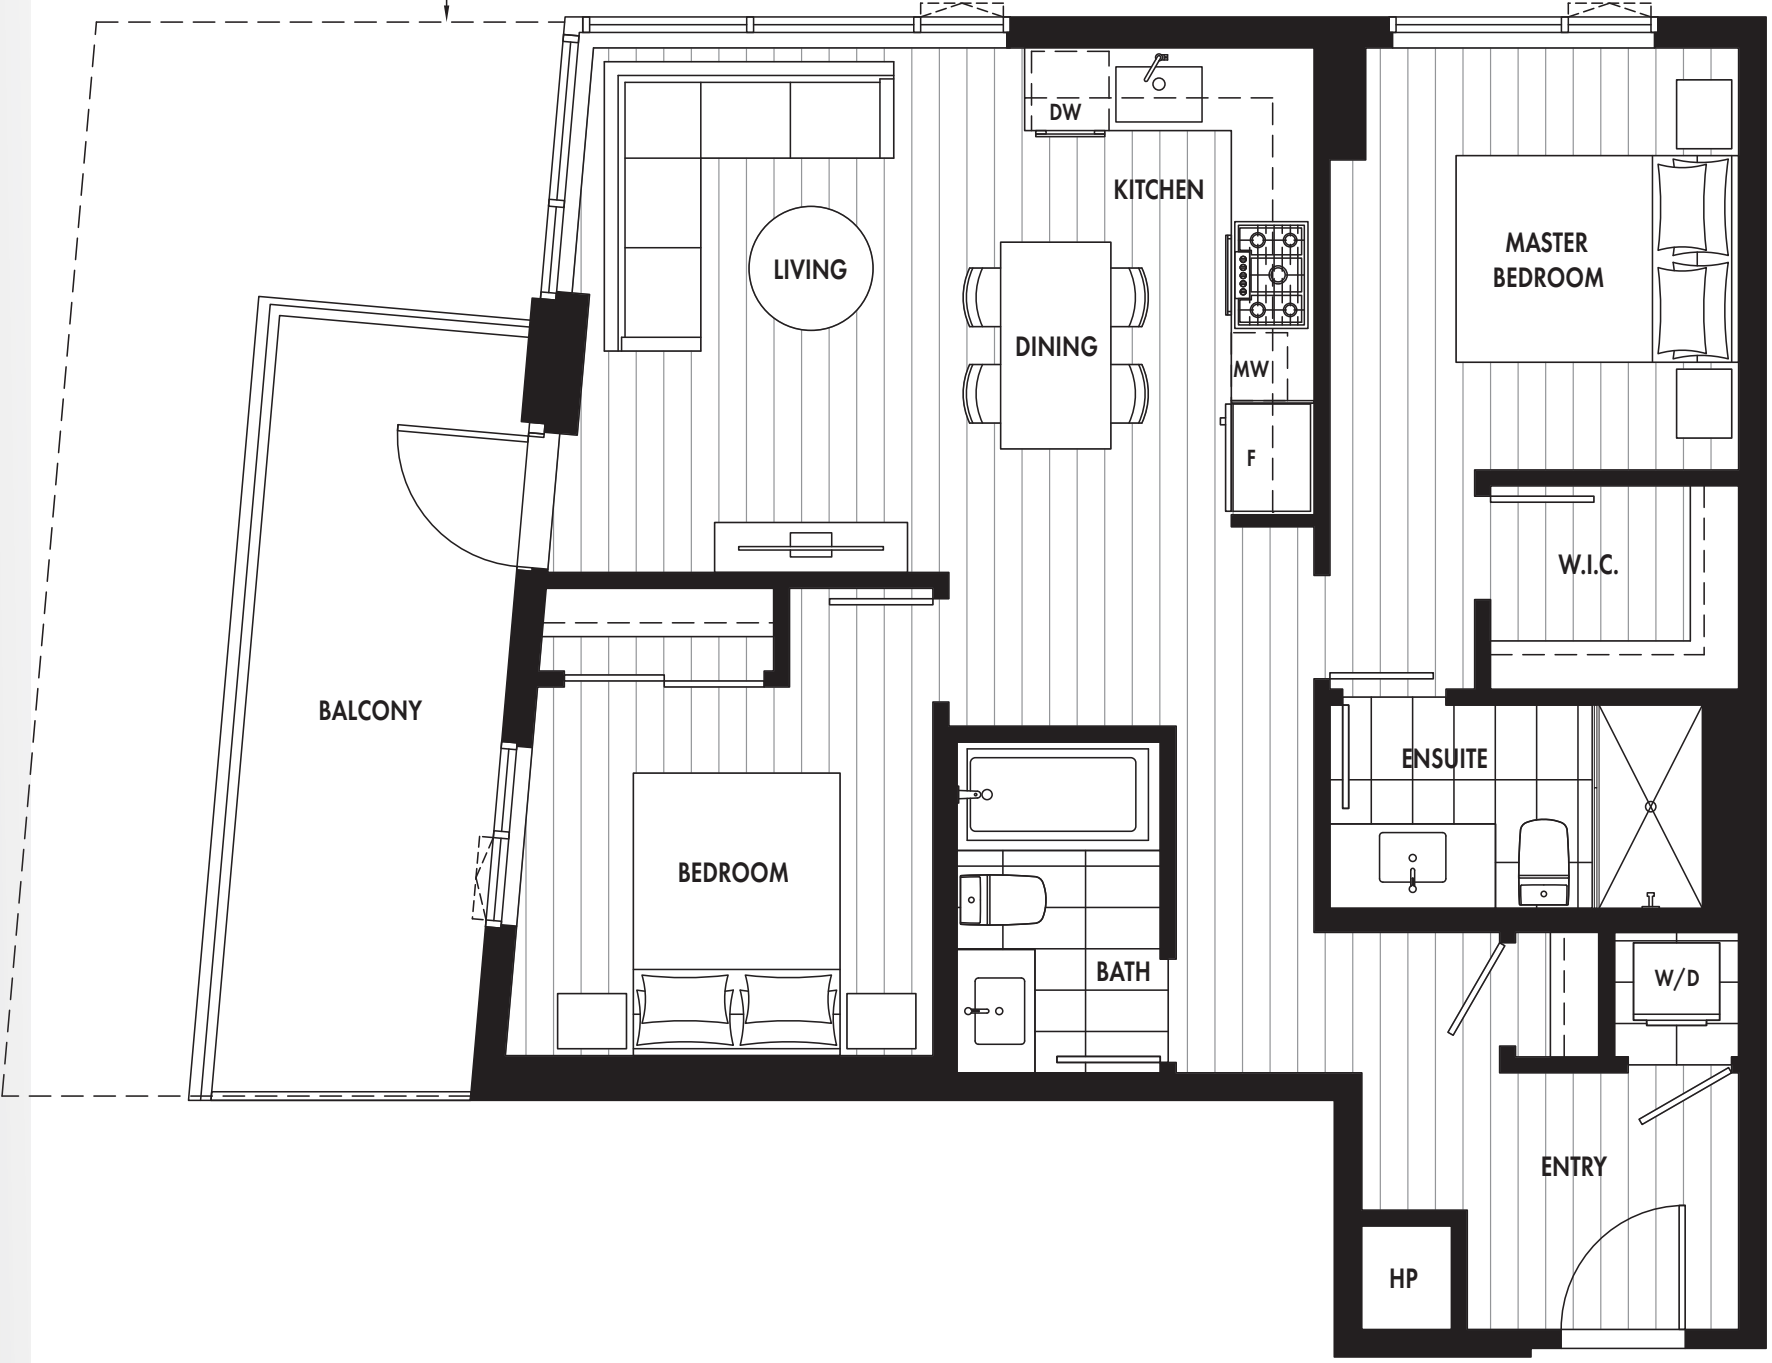

PLAN H

2 BEDROOM

Interior	825 SQ. FT.
Balcony	122-290 SQ. FT.
Total	947-1,115 SQ. FT.

EXTENT OF TERRACE AT LEVEL 6

LEVEL 6

LEVELS 7-32

NORTH TOWER