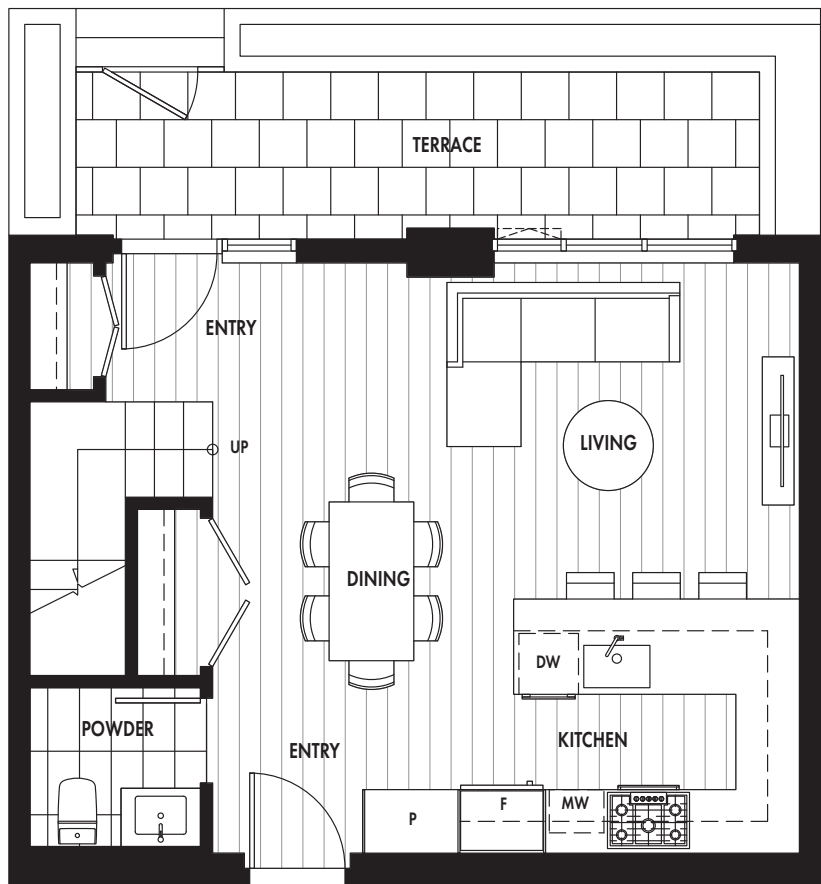

LEVEL TWO

LEVEL ONE

PLAN TH

2 BEDROOM

Interior	1,108-1,234 SQ. FT.
Terrace	100-112 SQ. FT.
Total	1,208-1,346 SQ. FT.

LEVEL 1

LEVEL 2

N
O
R
T
H